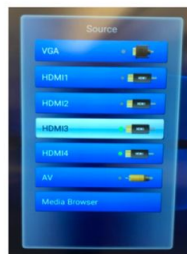

ClassFlow (online software program)

- [Sign up for ClassFlow](#)
- [Support site](#)
- [ClassFlow Blog](#)

ActivConnect (android system)

- [Classroom Apps for your ActivConnect](#)
- [Promethean EC's App List by Content Area](#)
- [How to mirror devices](#)
- [Getting Started Guide](#)

Hardware:

Control the ActivPanel with the buttons on the bottom right of the screen or with the remote, touch control the menus on screen.

Universal USB *
Switches with Source

HDMI 1 &
USB Touch

Source Menu *
Touch to select